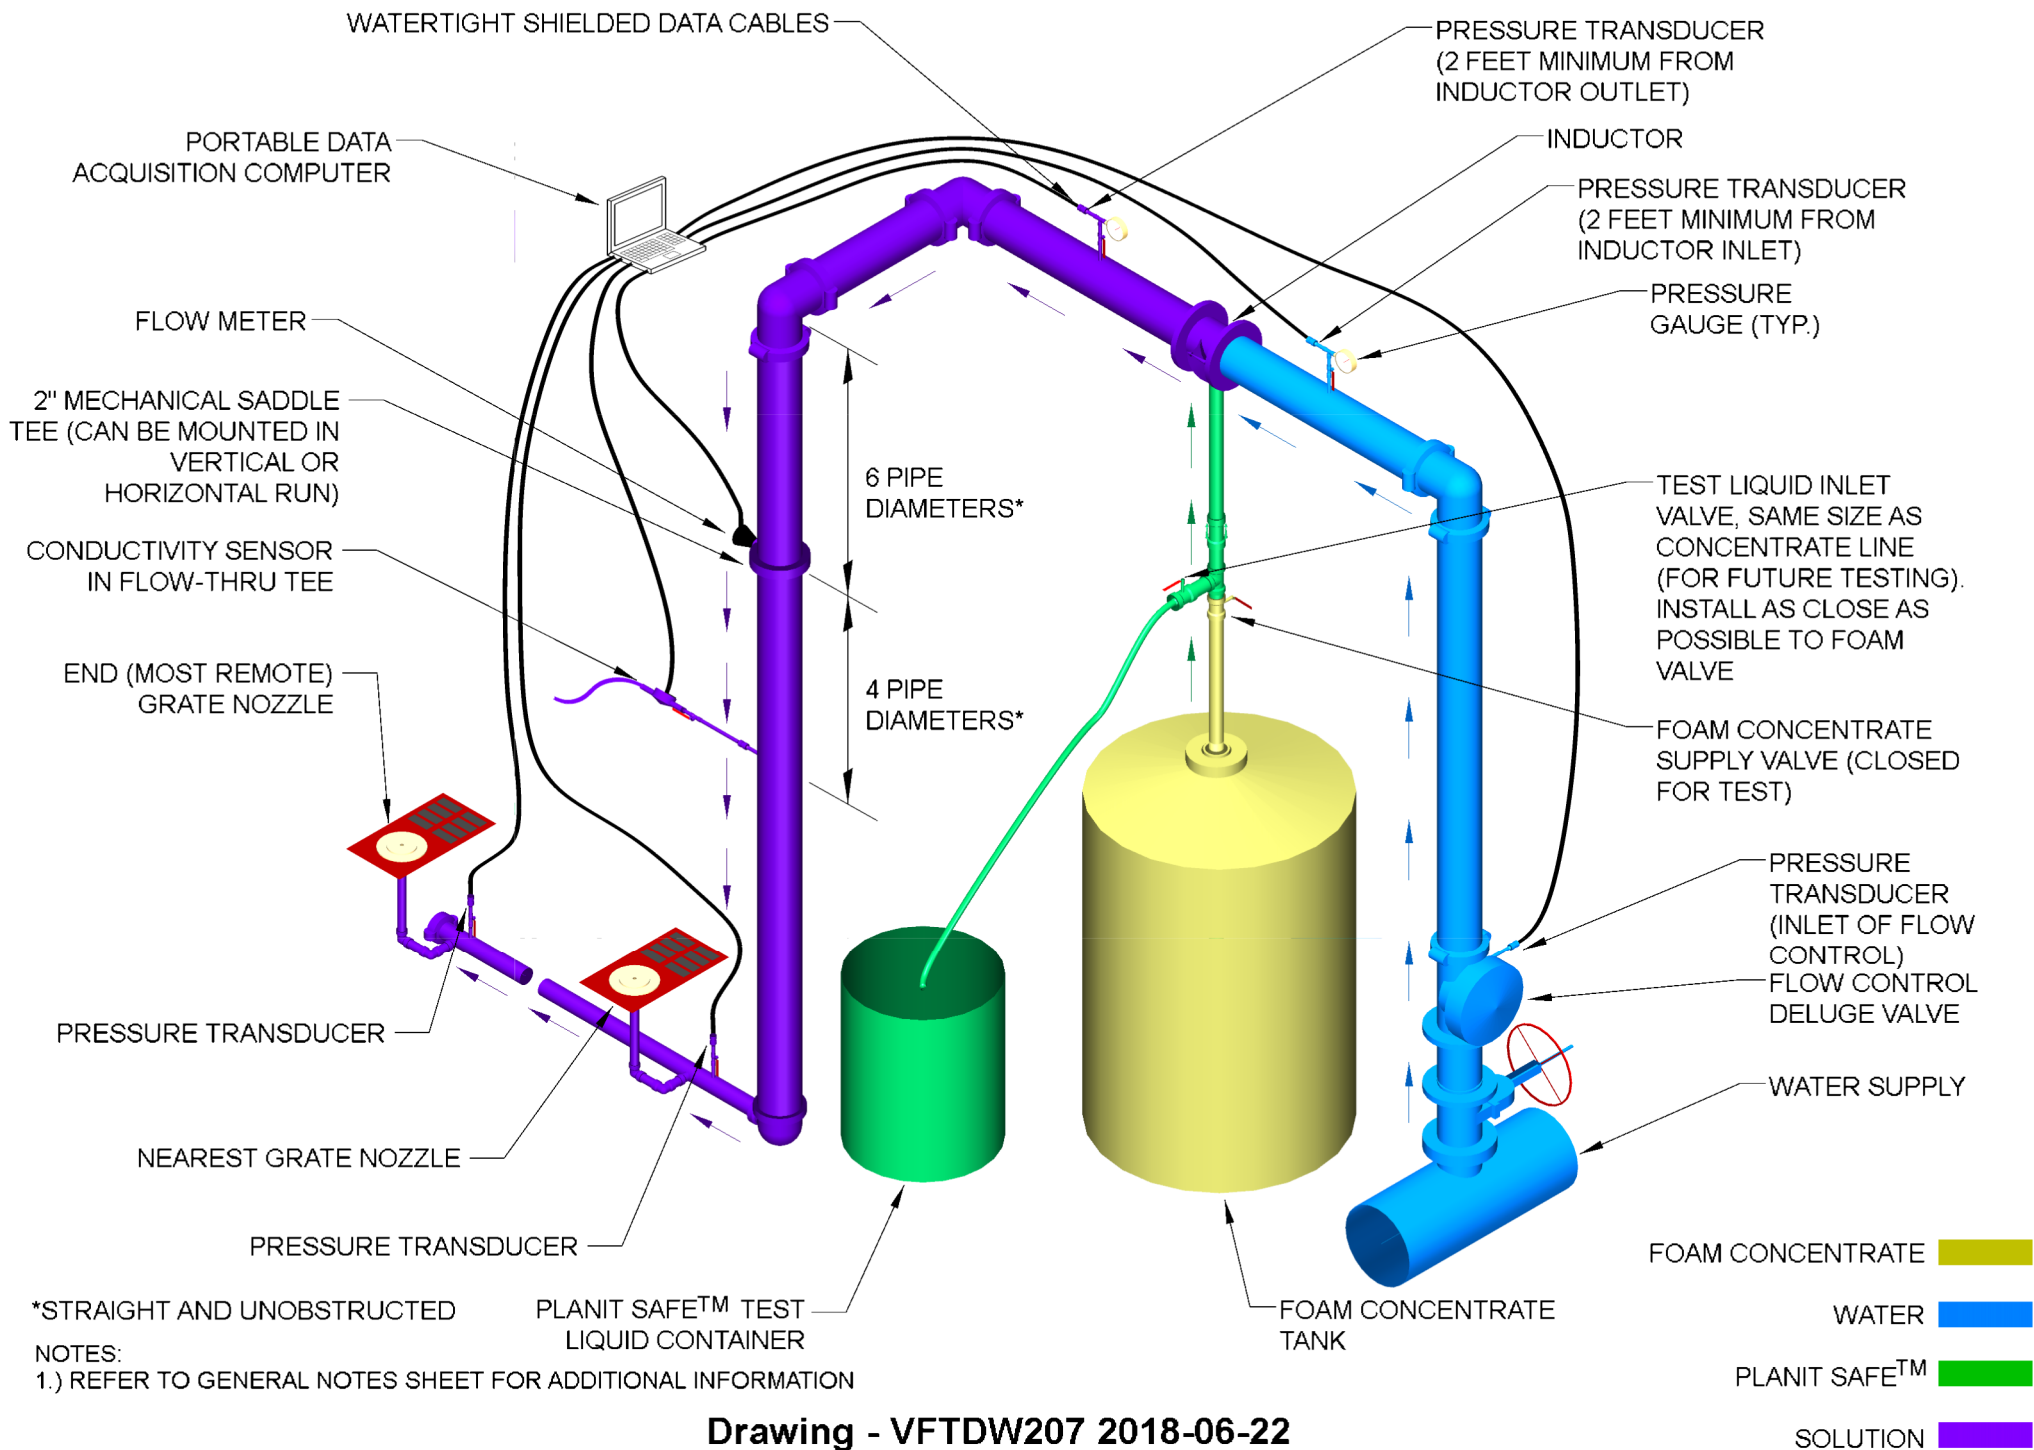

PLANIT SAFE™ TEST SETUP FOR INDUCTOR GRATE NOZZLE TYPE SYSTEM (FOLLOW-UP TESTING)

Drawing - VFTDW207 2018-06-22