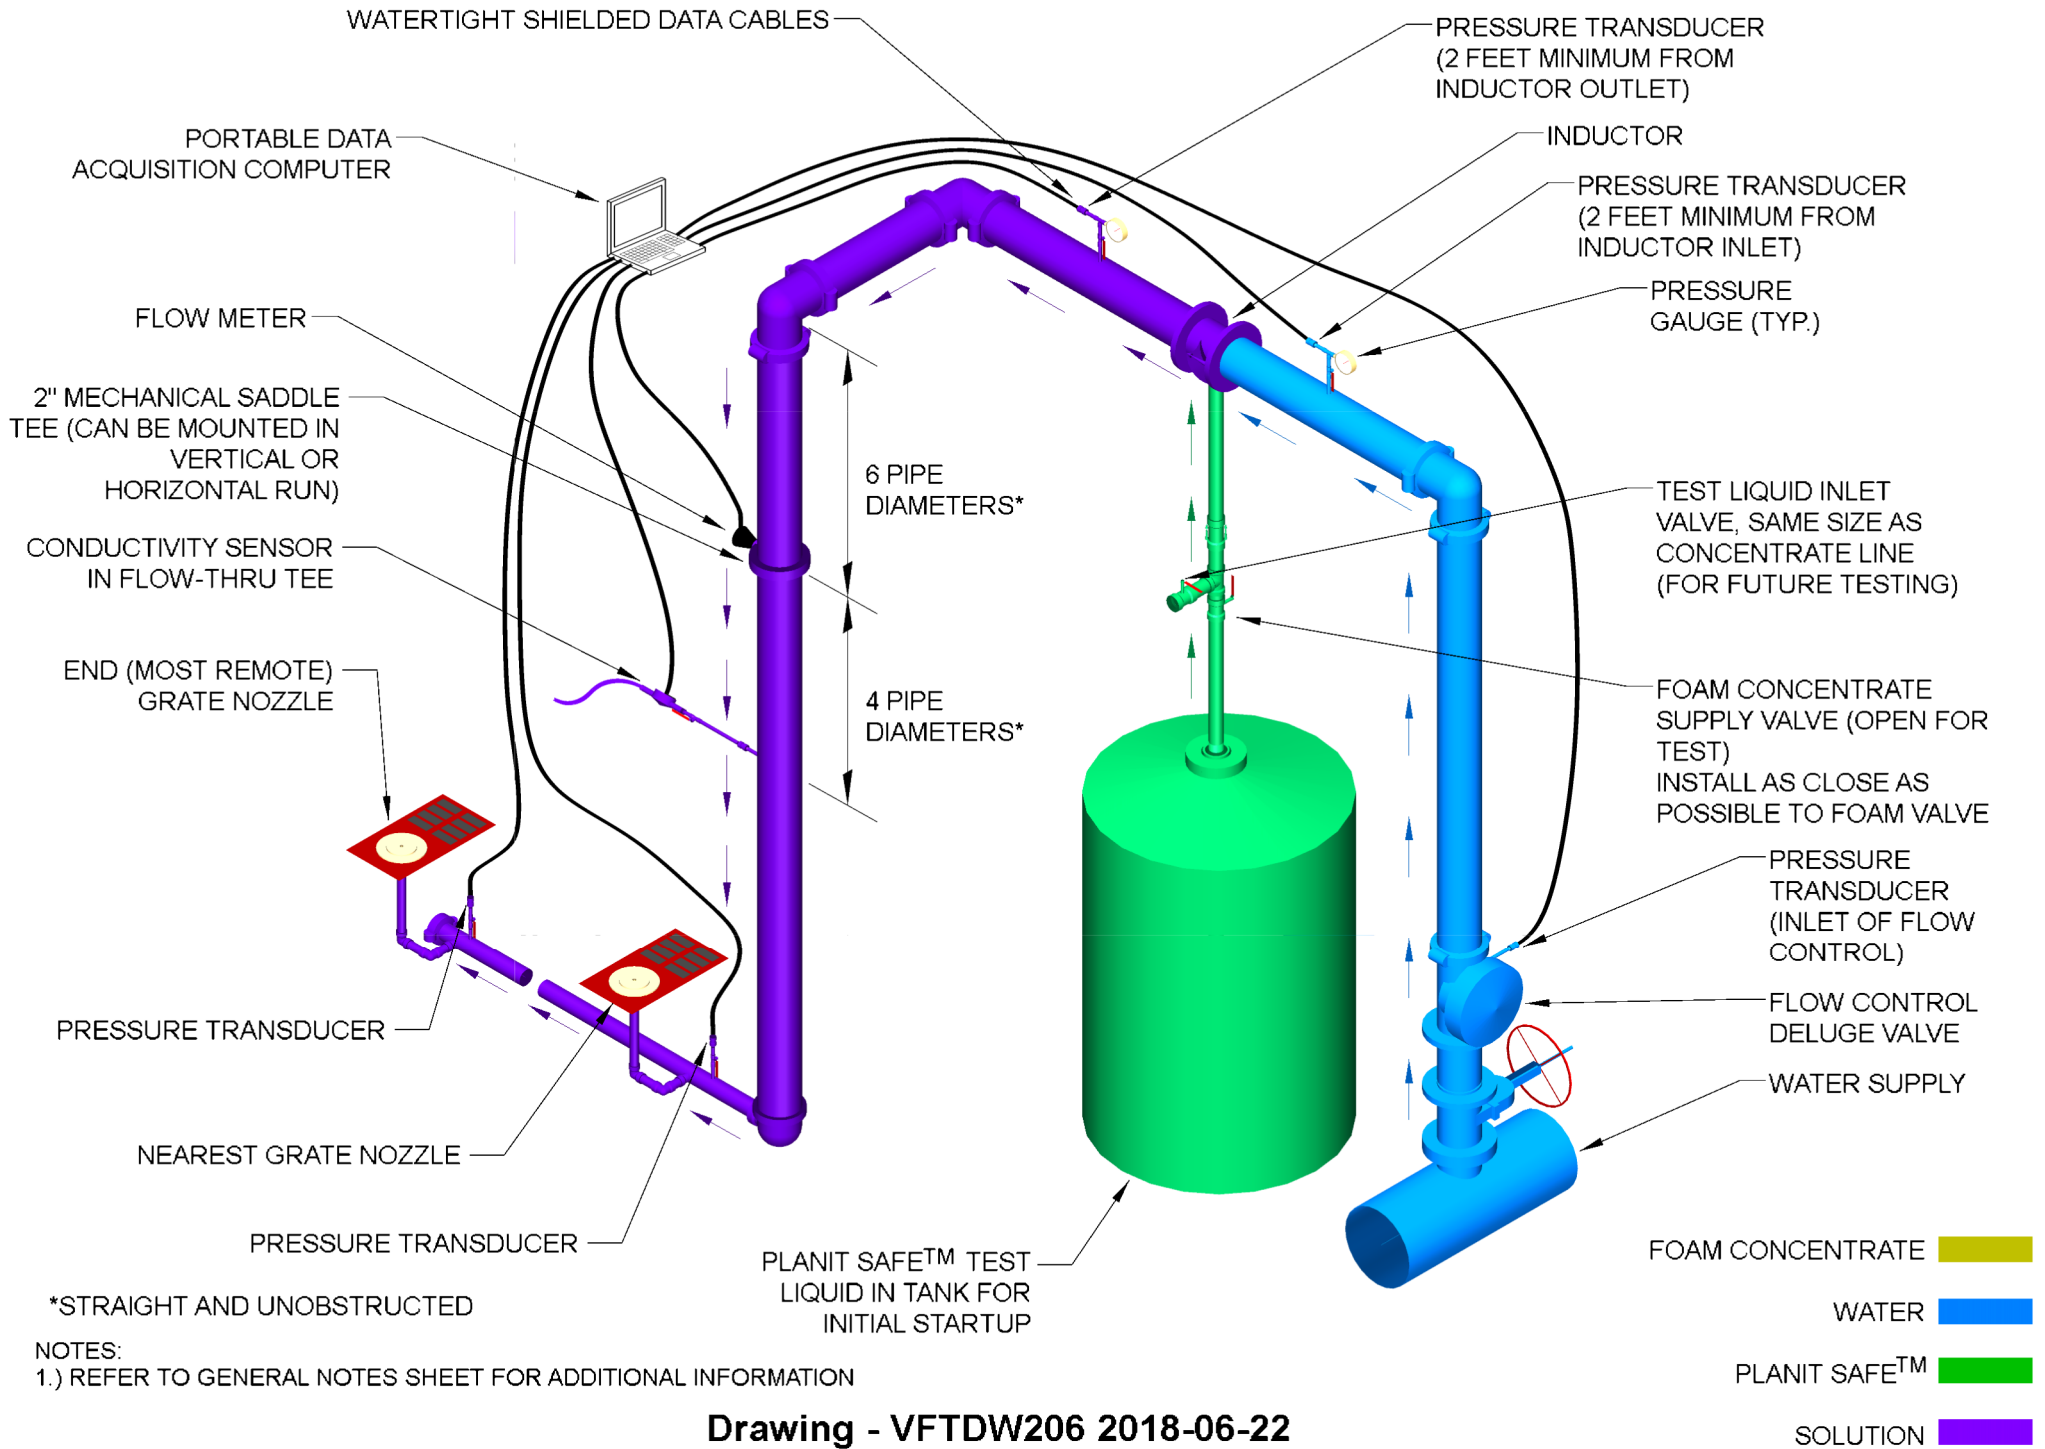

# PLANIT SAFE™ TEST SETUP FOR INDUCTOR GRATE NOZZLE TYPE SYSTEM (INITIAL STARTUP)

Drawing - VFTDW206 2018-06-22